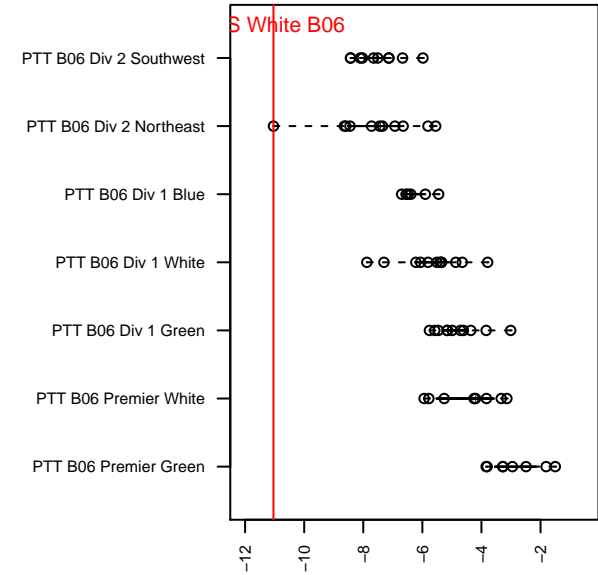

LYS White B06

Lincoln Youth Soccer
, OR
B06 total strength=187
attack=0.11 defense=0.13
fall league = PTT B06 Div 2 Northeast

alt names used:
LYS 06B White

Venues played:
2016 PTT B06 Division 2 Northeast

**attack and defense variance (black dot)
relative to other teams
and top 10 in region**

**attack and defense rating
relative to others at age
and all opponents in last 13 months**

Performance relative to 13 month average

Performance relative to 13 month average

date	home		away		venue	pred.home	pred.away
2016-12-07	BSC Portland Gold B06	0	LYS White B06	0	2016 PTT B06 Division 2 Northeast	5.08	0.76
2016-10-30	LYS White B06	3	NEU Silver B06	10	2016 PTT B06 Division 2 Northeast	0.38	7.05
2016-10-29	NEU Black B06	7	LYS White B06	0	2016 PTT B06 Division 2 Northeast	8.83	0.27
2016-10-23	LYS White B06	0	Eastside Timbers White B06	3	2016 PTT B06 Division 2 Northeast	0.26	3.42
2016-10-02	LYS White B06	0	NEU Azul B06	10	2016 PTT B06 Division 2 Northeast	0.62	6.50
2016-10-01	Pacific FC Rangers B06	13	LYS White B06	0	2016 PTT B06 Division 2 Northeast	9.12	0.41
2016-09-24	Foothills SC Celtic Green B06	8	LYS White B06	0	2016 PTT B06 Division 2 Northeast	8.90	0.24
2016-09-18	LYS White B06	0	Saints -Unk B06	6	2016 PTT B06 Division 2 Northeast	0.38	7.66
2016-09-17	BSC Portland White B06	10	LYS White B06	0	2016 PTT B06 Division 2 Northeast	6.44	0.61
2016-09-11	LYS White B06	0	SESC Chieftains White B06	1	2016 PTT B06 Division 2 Northeast	0.54	4.00
2016-09-10	Washington Timbers White 2 B06	3	LYS White B06	2	2016 PTT B06 Division 2 Northeast	3.99	0.54